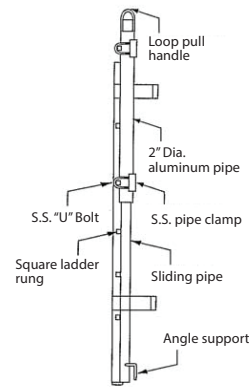

DIMENSIONS AND APPEARANCE

>> CLICK TO VIEW ADDITIONAL DETAILS AND PRICING <<

INSTALLATION INSTRUCTIONS:

1. Place the ladder on a flat surface with the standoffs facing up. Lay the sliding pipe assemble in the center of the square ladder rungs with the pull loop at the ladder
2. Place the (2) pipe clamps over the 2" diameter pipe centered on the first and third rungs of the ladder
3. Place the (4) "u" bolts over the square rungs and through the holes in the pipe clamps
4. Tighten all the "u" bolt nuts applying 10-15 ft. Lb. Torque to each
5. Verify that the extension assembly is attached securely to the ladder

OPERATION INSTRUCTIONS:

1. To engage the safety ladder extension, grasp the loop handle at the top of the sliding pipe assembly and pull straight up until the angle at the bottom of the sliding pipe passes the square ladder rung on which you want it to seat
2. Rotate the sliding pipe 180 degrees and lower the angle until it seats securely on the square ladder rung
3. Verify that the extension is securely seated before stepping onto the ladder

For a complete list of options visit www.BestAccessDoors.ca