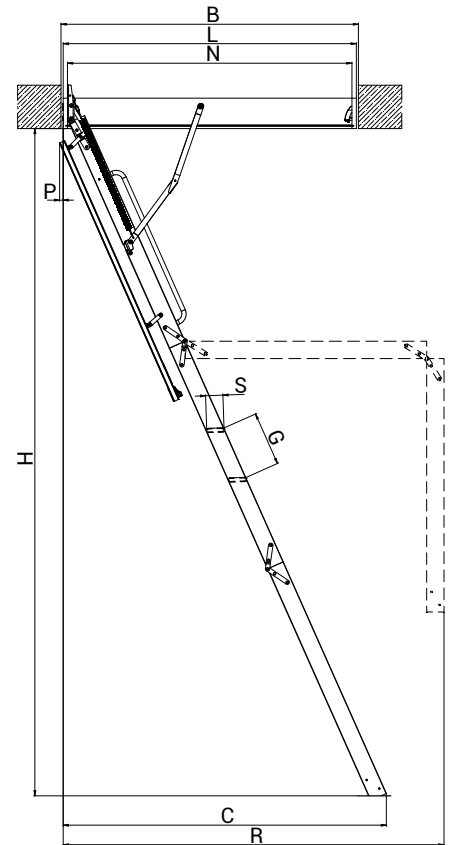

ASSEMBLY INFORMATION

The LWP Attic Ladder is delivered to the customer fully assembled and does not require any pre-installation work. New design of the loft ladder (hatch fastened by means of special the so-called "clicks") allows for easy and quick installation without the need for entering the attic. The length of the last segment should be cut on-site to suit to existing ceiling height. Installation of the product must be carried out in accordance with the included fitting instructions.

For more details see the second page

For a complete list of options visit www.BestAccessDoors.ca