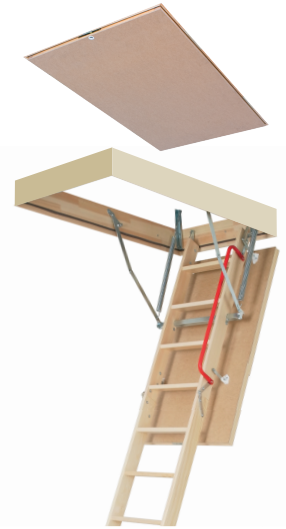

Quality Access Doors- FAST!

SUBMITTAL/TECHNICAL DATA SHEET

APPLICATION

LWP is an insulated folding attic ladder designed to provide safe and easy access to non-inhabited spaces. It eliminates a need for installing more expensive and space consuming staircases. Fakro LWP model is recommended for garage and inside a house installation.

SPECIFICATIONS

HATCH:
Insulated, sandwich type, beige
Thickness: 1 3/8"
Thermal insulation thickness: 1 1/8"
Hatch equipped with a lock

FRAME:
Pinewood.
Height: 5 1/2"
Gasket: 1 pcs

LADDER:
Pinewood
Ladder width: 15"
Stringer height: 3 1/8"
Distance between steps: 9 7/8"

STEPS:
Made of pinewood, equipped with anti-slip profile.
Step width: 3 1/8"
Thickness: 7/8"
Length: 13 1/4"

STANDARD ACCESSORIES:
Handrail in red colour.
Control rod for opening the hatch.

SKU: **BAC-LWP**

WOODEN FOLDING ATTIC LADDERS

DIMENSIONS AND APPEARANCE

>> CLICK TO VIEW ADDITIONAL DETAILS AND PRICING <<

DIMENSIONS:

Rough Opening	Room Height
22.5" x 54"	7'5" - 8'11"
22" x 54"	
30" x 55"	7'10" - 10'1"
30" x 55"	
30" x 55"	
30" x 55"	8'8 1/2" - 10'8"
30" x 55"	
30" x 55"	

TECHNICAL PARAMETERS:

Maximum Loading	300 lbs
Heat Transfer Coefficient	R-value: 5.9

COMPATIBLE ACCESSORIES: