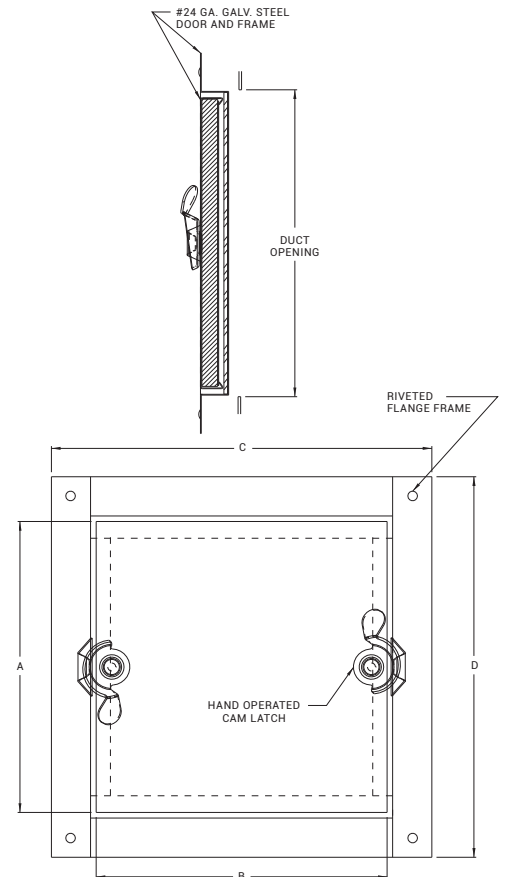

MANUFACTURED BY ACUDOR