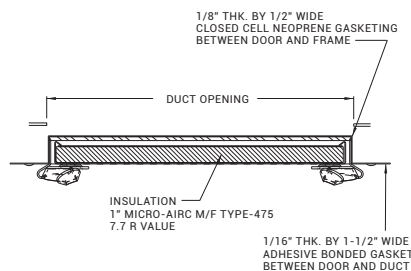

MANUFACTURED BY ACUDOR