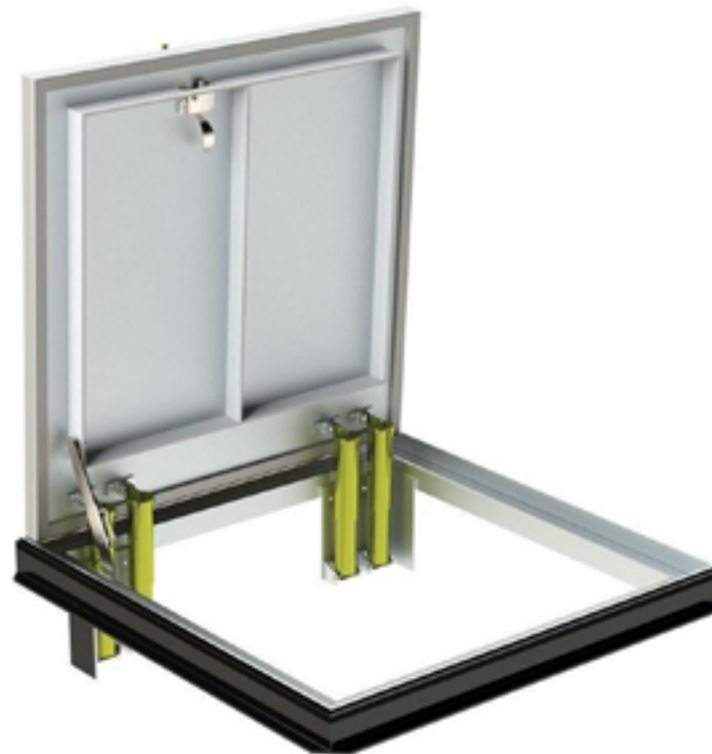

BAC-TER

TECHNICAL DATA SHEET

ALUMINUM 1" RECESSED
ARCHITECTURAL FLOOR
DOOR

SKU: **BAC-TER**

[CLICK TO VIEW PRICING](#)

Frame areas that come in contact with concrete shall be coated with bituminous paint

NOTE:
TYPE TER DOORS ARE DESIGNED WITH A 1" [25mm] PAN COVER TO ACCEPT A VARIETY OF FLOORING MATERIALS. SIZES ARE LIMITED & DEPENDENT UPON WEIGHT OF FILL MATERIAL. (CONSULT FACTORY)