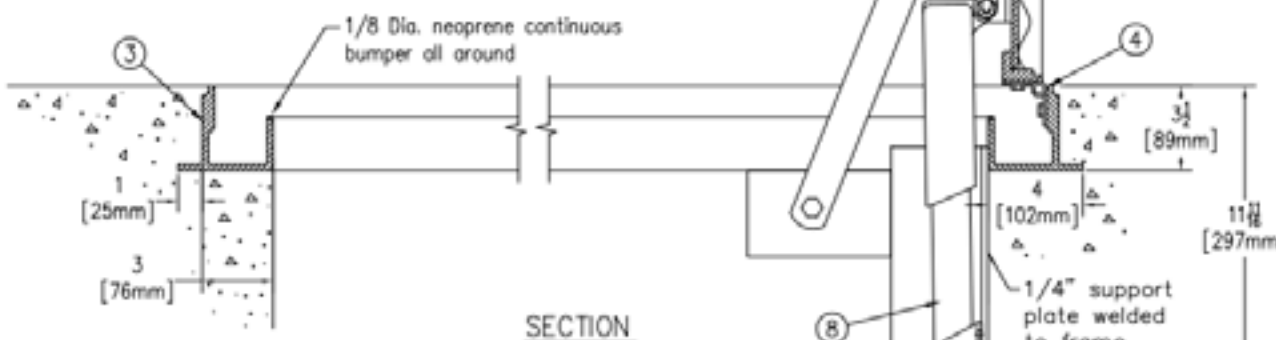

BAC-TER

TECHNICAL DATA SHEET

ALUMINUM 1" RECESSED
ARCHITECTURAL FLOOR
DOOR

SKU: **BAC-TER**

[CLICK TO VIEW PRICING](#)

Frame areas that come in contact with concrete shall be coated with bituminous paint

NOTE:
TYPE TER DOORS ARE DESIGNED WITH A 1" [25mm] PAN COVER TO ACCEPT A VARIETY OF FLOORING MATERIALS. SIZES ARE LIMITED & DEPENDENT UPON WEIGHT OF FILL MATERIAL. (CONSULT FACTORY)