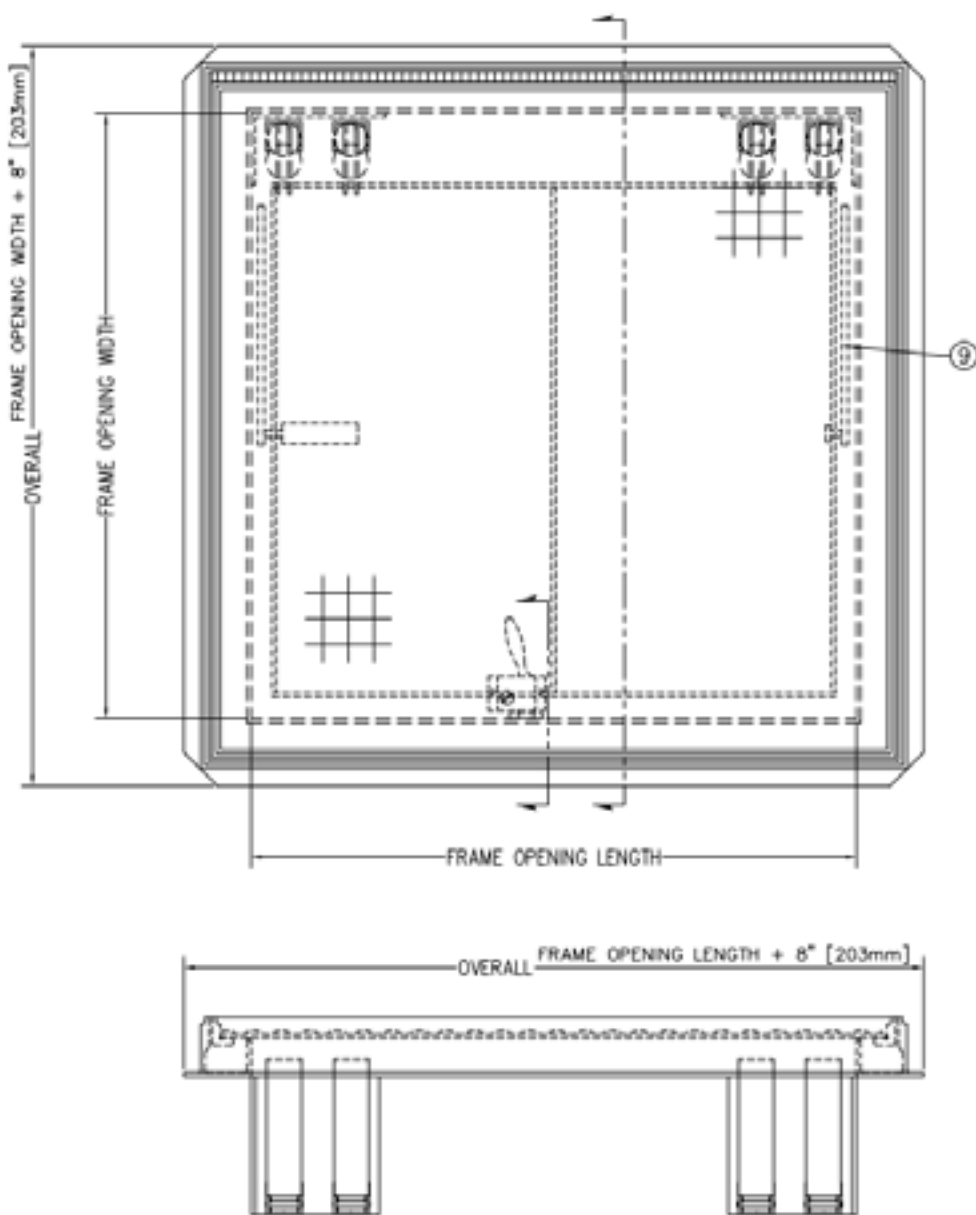

BAC-TER

TECHNICAL DATA SHEET

ALUMINUM 1" RECESSED
ARCHITECTURAL FLOOR
DOOR

SKU: **BAC-TER**

[CLICK TO VIEW PRICING](#)

Frame areas that come in contact with concrete shall be coated with bituminous paint

NOTE:
TYPE TER DOORS ARE DESIGNED WITH A 1" [25mm] PAN COVER TO ACCEPT A VARIETY OF FLOORING MATERIALS. SIZES ARE LIMITED & DEPENDENT UPON WEIGHT OF FILL MATERIAL. (CONSULT FACTORY)