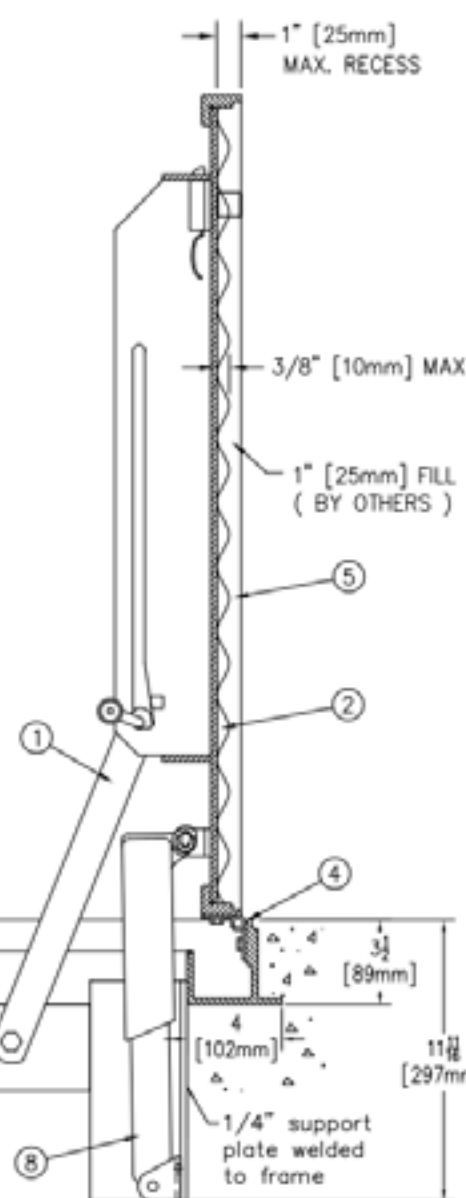

BAC-TER

TECHNICAL DATA SHEET

ALUMINUM 1" RECESSED
ARCHITECTURAL FLOOR
DOOR

SKU: **BAC-TER**

[CLICK TO VIEW PRICING](#)

Frame areas that come in contact with concrete shall be coated with bituminous paint

NOTE:
TYPE TER DOORS ARE DESIGNED WITH A 1" [25mm] PAN COVER TO ACCEPT A VARIETY OF FLOORING MATERIALS. SIZES ARE LIMITED & DEPENDENT UPON WEIGHT OF FILL MATERIAL. (CONSULT FACTORY)