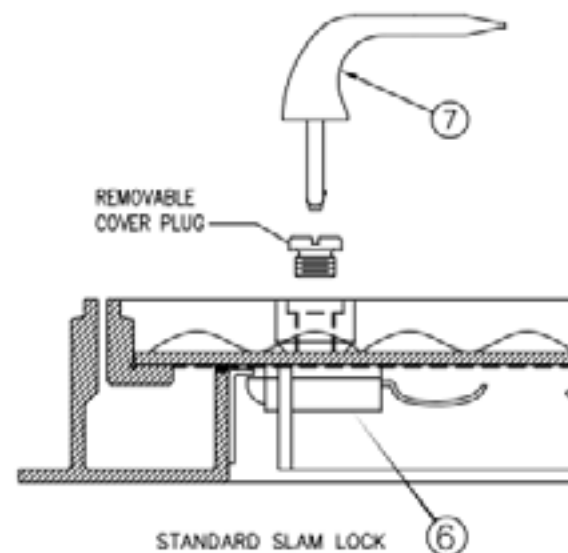

BAC-TER

TECHNICAL DATA SHEET

ALUMINUM 1" RECESSED
ARCHITECTURAL FLOOR
DOOR

SKU: **BAC-TER**

[CLICK TO VIEW PRICING](#)

Frame areas that come in contact with concrete shall be coated with bituminous paint

NOTE:
TYPE TER DOORS ARE DESIGNED WITH A 1" [25mm] PAN COVER TO ACCEPT A VARIETY OF FLOORING MATERIALS. SIZES ARE LIMITED & DEPENDENT UPON WEIGHT OF FILL MATERIAL. (CONSULT FACTORY)