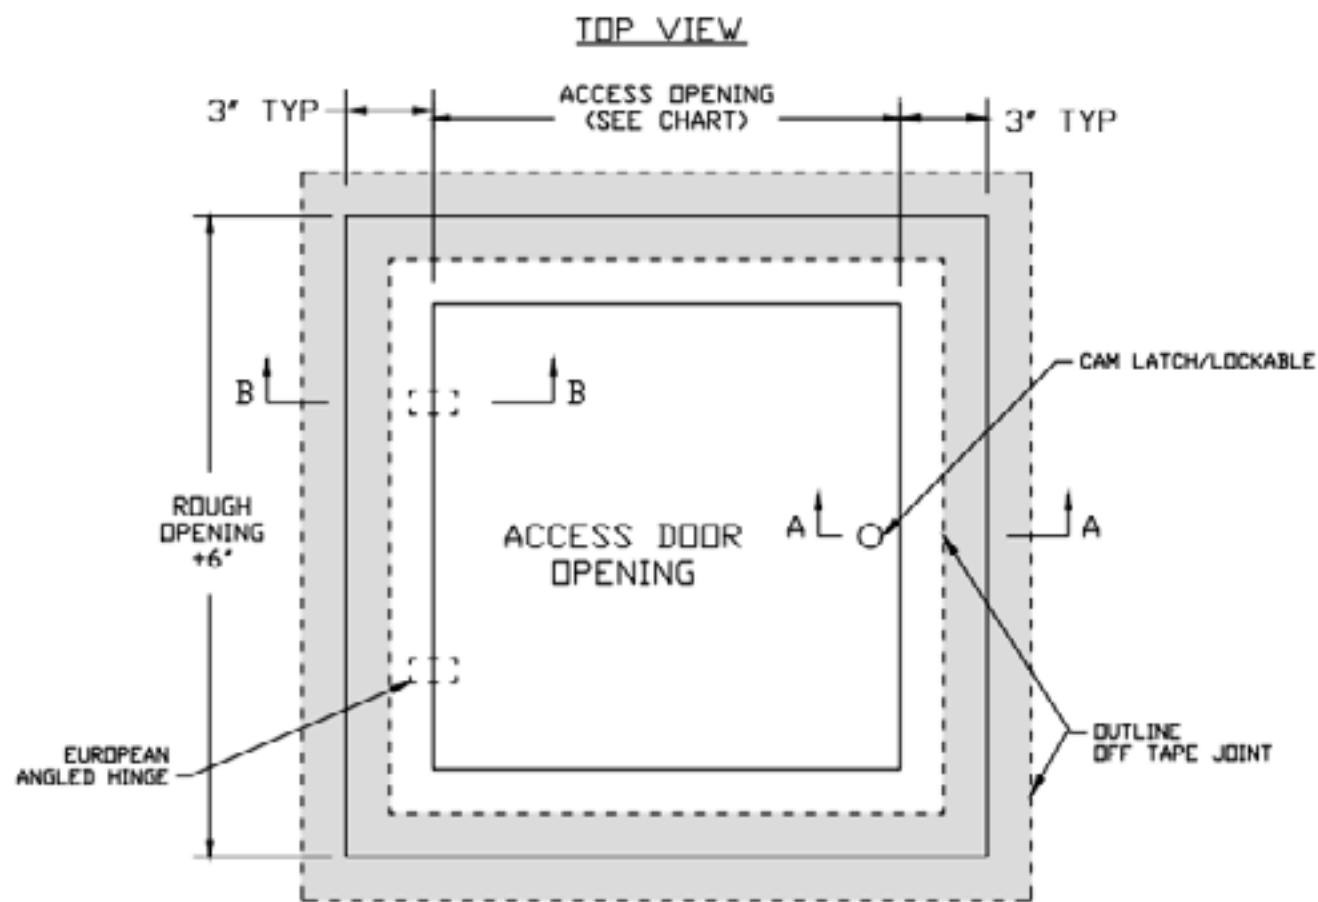

BAC-HG-SQ-584880

TECHNICAL DATA SHEET

HINGED SQUARE
CORNER - ACCESS PANEL
FOR CEILINGS

SKU: **BAC-HG-SQ-584880**

[CLICK TO VIEW PRICING](#)

STOCK#	HINGED ACCESS DOOR OPENING SIZE	ROUGH OPENING SIZE
HG-SQ-580006	6" x 6"	12" x 12"
HG-SQ-580008	8" x 8"	14" x 14"
HG-SQ-580009	9" x 9"	15" x 15"
HG-SQ-580010	10" x 10"	16" x 16"
HG-SQ-580012	12" x 12"	18" x 18"
HG-SQ-580014	14" x 14"	20" x 20"
HG-SQ-580016	16" x 16"	22" x 22"
HG-SQ-580018	18" x 18"	24" x 24"
HG-SQ-580020	20" x 20"	26" x 26"
HG-SQ-580024	24" x 24"	30" x 30"
HG-SQ-580030	30" x 30"	36" x 36"
HG-SQ-580036	36" x 36"	42" x 42"
HG-SQ-580040	40" x 40"	46" x 46"
HG-SQ-580042	42" x 42"	48" x 48"
HG-SQ-580048	48" x 48"	54" x 54"
HG-SQ-581236	12" x 36"	18" x 42"
HG-SQ-581824	18" x 24"	24" x 30"
HG-SQ-581836	18" x 36"	24" x 42"
HG-SQ-582040	20" x 40"	26" x 46"
HG-SQ-582436	24" x 36"	30" x 42"
HG-SQ-582442	24" x 42"	30" x 48"
HG-SQ-582448	24" x 48"	30" x 54"
HG-SQ-582460	24" x 60"	30" x 66"
HG-SQ-582472	24" x 72"	30" x 78"
HG-SQ-582478	24" x 78"	30" x 84"
HG-SQ-583042	30" x 42"	36" x 48"
HG-SQ-583642	36" x 42"	42" x 48"
HG-SQ-584260	42" x 60"	48" x 66"
HG-SQ-584272	42" x 72"	48" x 78"

CUSTOM SIZE AVAILABLE.
NEOPRENE GASKET AVAILABLE UPON REQUEST.

WE ALSO DO
CUSTOM!

Scan to view pricing.

TOLL FREE PHONE:
1-800-483-0823

www.BestAccessDoors.ca