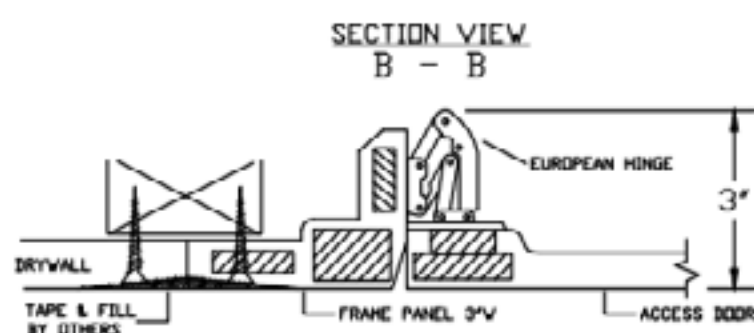

BAC-HG-SQ-584880

TECHNICAL DATA SHEET

HINGED SQUARE
CORNER - ACCESS PANEL
FOR CEILINGS

SKU: **BAC-HG-SQ-584880**

[CLICK TO VIEW PRICING](#)

STOCK#	HINGED ACCESS DOOR OPENING SIZE	ROUGH OPENING SIZE
HG-SQ-580006	6" x 6"	12" x 12"
HG-SQ-580008	8" x 8"	14" x 14"
HG-SQ-580009	9" x 9"	15" x 15"
HG-SQ-580010	10" x 10"	16" x 16"
HG-SQ-580012	12" x 12"	18" x 18"
HG-SQ-580014	14" x 14"	20" x 20"
HG-SQ-580016	16" x 16"	22" x 22"
HG-SQ-580018	18" x 18"	24" x 24"
HG-SQ-580020	20" x 20"	26" x 26"
HG-SQ-580024	24" x 24"	30" x 30"
HG-SQ-580030	30" x 30"	36" x 36"
HG-SQ-580036	36" x 36"	42" x 42"
HG-SQ-580040	40" x 40"	46" x 46"
HG-SQ-580042	42" x 42"	48" x 48"
HG-SQ-580048	48" x 48"	54" x 54"
HG-SQ-581236	12" x 36"	18" x 42"
HG-SQ-581824	18" x 24"	24" x 30"
HG-SQ-581836	18" x 36"	24" x 42"
HG-SQ-582040	20" x 40"	26" x 46"
HG-SQ-582436	24" x 36"	30" x 42"
HG-SQ-582442	24" x 42"	30" x 48"
HG-SQ-582448	24" x 48"	30" x 54"
HG-SQ-582460	24" x 60"	30" x 66"
HG-SQ-582472	24" x 72"	30" x 78"
HG-SQ-582478	24" x 78"	30" x 84"
HG-SQ-583042	30" x 42"	36" x 48"
HG-SQ-583642	36" x 42"	42" x 48"
HG-SQ-584260	42" x 60"	48" x 66"
HG-SQ-584272	42" x 72"	48" x 78"

CUSTOM SIZE AVAILABLE.
NEOPRENE GASKET AVAILABLE UPON REQUEST.

WE ALSO DO
CUSTOM!

Scan to view pricing.

TOLL FREE PHONE:
1-800-483-0823

www.BestAccessDoors.ca