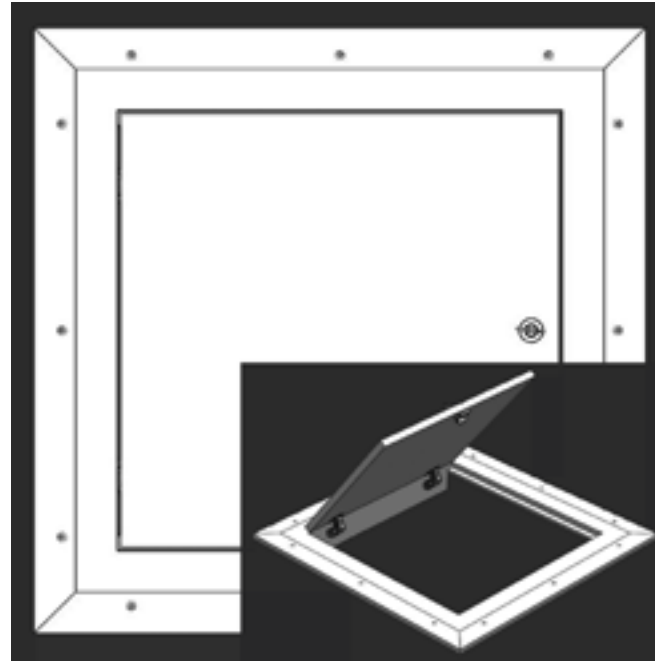

BAC-HG-SQ-584880

TECHNICAL DATA SHEET

HINGED SQUARE
CORNER - ACCESS PANEL
FOR CEILINGS

SKU: **BAC-HG-SQ-584880**

[CLICK TO VIEW PRICING](#)

STOCK#	HINGED ACCESS DOOR OPENING SIZE	ROUGH OPENING SIZE
HG-SQ-580006	6" x 6"	12" x 12"
HG-SQ-580008	8" x 8"	14" x 14"
HG-SQ-580009	9" x 9"	15" x 15"
HG-SQ-580010	10" x 10"	16" x 16"
HG-SQ-580012	12" x 12"	18" x 18"
HG-SQ-580014	14" x 14"	20" x 20"
HG-SQ-580016	16" x 16"	22" x 22"
HG-SQ-580018	18" x 18"	24" x 24"
HG-SQ-580020	20" x 20"	26" x 26"
HG-SQ-580024	24" x 24"	30" x 30"
HG-SQ-580030	30" x 30"	36" x 36"
HG-SQ-580036	36" x 36"	42" x 42"
HG-SQ-580040	40" x 40"	46" x 46"
HG-SQ-580042	42" x 42"	48" x 48"
HG-SQ-580048	48" x 48"	54" x 54"
HG-SQ-581236	12" x 36"	18" x 42"
HG-SQ-581824	18" x 24"	24" x 30"
HG-SQ-581836	18" x 36"	24" x 42"
HG-SQ-582040	20" x 40"	26" x 46"
HG-SQ-582436	24" x 36"	30" x 42"
HG-SQ-582442	24" x 42"	30" x 48"
HG-SQ-582448	24" x 48"	30" x 54"
HG-SQ-582460	24" x 60"	30" x 66"
HG-SQ-582472	24" x 72"	30" x 78"
HG-SQ-582478	24" x 78"	30" x 84"
HG-SQ-583042	30" x 42"	36" x 48"
HG-SQ-583642	36" x 42"	42" x 48"
HG-SQ-584260	42" x 60"	48" x 66"
HG-SQ-584272	42" x 72"	48" x 78"

CUSTOM SIZE AVAILABLE.
NEOPRENE GASKET AVAILABLE UPON REQUEST.

WE ALSO DO
CUSTOM!

Scan to view pricing.

TOLL FREE PHONE:
1-800-483-0823

www.BestAccessDoors.ca