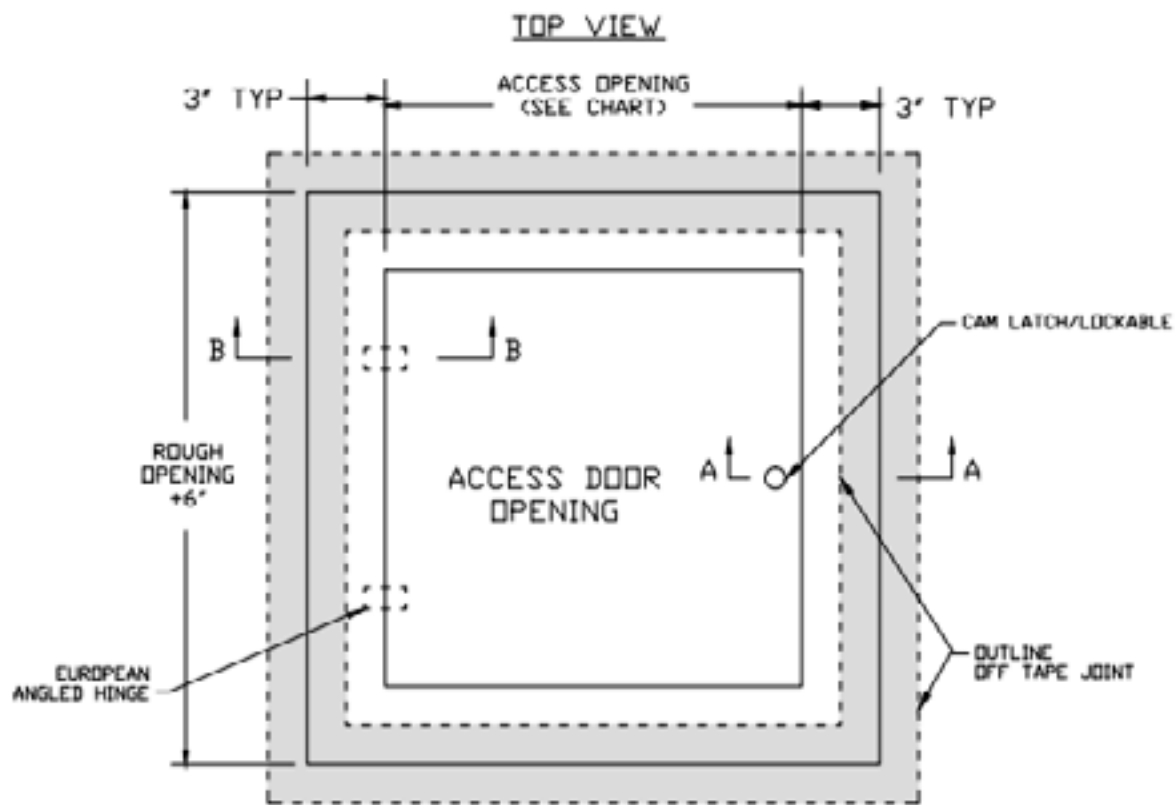

BAC-HG-SQ-580006

TECHNICAL DATA SHEET

HINGED SQUARE
CORNER - ACCESS PANEL
FOR CEILINGS

SKU: **BAC-HG-SQ-580006**

[CLICK TO VIEW PRICING](#)

GFRG HINGED ACCESS PANEL SQUARE CORNER

| STOCK# | HINGED ACCESS DOOR OPENING SIZE | ROUGH OPENING SIZE |
|--------------|------------------------------------|-----------------------|
| HG-SQ-580006 | 6" x 6" | 12" x 12" |
| HG-SQ-580008 | 8" x 8" | 14" x 14" |
| HG-SQ-580009 | 9" x 9" | 15" x 15" |
| HG-SQ-580010 | 10" x 10" | 16" x 16" |
| HG-SQ-580012 | 12" x 12" | 18" x 18" |
| HG-SQ-580014 | 14" x 14" | 20" x 20" |
| HG-SQ-580016 | 16" x 16" | 22" x 22" |
| HG-SQ-580018 | 18" x 18" | 24" x 24" |
| HG-SQ-580020 | 20" x 20" | 26" x 26" |
| HG-SQ-580024 | 24" x 24" | 30" x 30" |
| HG-SQ-580030 | 30" x 30" | 36" x 36" |
| HG-SQ-580036 | 36" x 36" | 42" x 42" |
| HG-SQ-580040 | 40" x 40" | 46" x 46" |
| HG-SQ-580042 | 42" x 42" | 48" x 48" |
| HG-SQ-580048 | 48" x 48" | 54" x 54" |
| HG-SQ-581236 | 12" x 36" | 18" x 42" |
| HG-SQ-581824 | 18" x 24" | 24" x 30" |
| HG-SQ-581836 | 18" x 36" | 24" x 42" |
| HG-SQ-582040 | 20" x 40" | 26" x 46" |
| HG-SQ-582436 | 24" x 36" | 30" x 42" |
| HG-SQ-582442 | 24" x 42" | 30" x 48" |
| HG-SQ-582448 | 24" x 48" | 30" x 54" |
| HG-SQ-582460 | 24" x 60" | 30" x 66" |
| HG-SQ-582472 | 24" x 72" | 30" x 78" |
| HG-SQ-582478 | 24" x 78" | 30" x 84" |
| HG-SQ-583042 | 30" x 42" | 36" x 48" |
| HG-SQ-583642 | 36" x 42" | 42" x 48" |
| HG-SQ-584260 | 42" x 60" | 48" x 66" |
| HG-SQ-584272 | 42" x 72" | 48" x 78" |

CUSTOM SIZE AVAILABLE.

NEOPRENE GASKET AVAILABLE UPON REQUEST.

WE ALSO DO
CUSTOM!

Scan to view pricing.

TOLL FREE PHONE:
1-800-483-0823

www.BestAccessDoors.ca