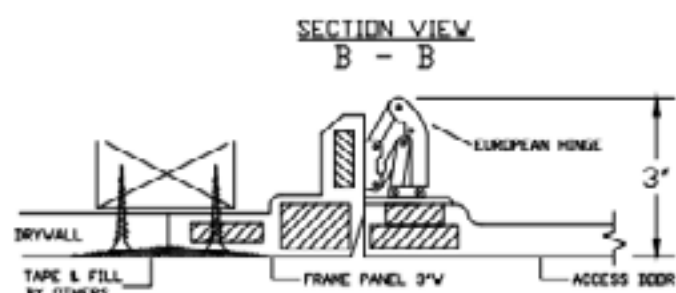

BAC-HG-SQ-580006

TECHNICAL DATA SHEET

HINGED SQUARE
CORNER - ACCESS PANEL
FOR CEILINGS

SKU: **BAC-HG-SQ-580006**

[CLICK TO VIEW PRICING](#)

GFRG HINGED ACCESS PANEL SQUARE CORNER

| STOCK# | HINGED ACCESS DOOR OPENING SIZE | ROUGH OPENING SIZE |
|--------------|------------------------------------|-----------------------|
| HG-SQ-580006 | 6" x 6" | 12" x 12" |
| HG-SQ-580008 | 8" x 8" | 14" x 14" |
| HG-SQ-580009 | 9" x 9" | 15" x 15" |
| HG-SQ-580010 | 10" x 10" | 16" x 16" |
| HG-SQ-580012 | 12" x 12" | 18" x 18" |
| HG-SQ-580014 | 14" x 14" | 20" x 20" |
| HG-SQ-580016 | 16" x 16" | 22" x 22" |
| HG-SQ-580018 | 18" x 18" | 24" x 24" |
| HG-SQ-580020 | 20" x 20" | 26" x 26" |
| HG-SQ-580024 | 24" x 24" | 30" x 30" |
| HG-SQ-580030 | 30" x 30" | 36" x 36" |
| HG-SQ-580036 | 36" x 36" | 42" x 42" |
| HG-SQ-580040 | 40" x 40" | 46" x 46" |
| HG-SQ-580042 | 42" x 42" | 48" x 48" |
| HG-SQ-580048 | 48" x 48" | 54" x 54" |
| HG-SQ-581236 | 12" x 36" | 18" x 42" |
| HG-SQ-581824 | 18" x 24" | 24" x 30" |
| HG-SQ-581836 | 18" x 36" | 24" x 42" |
| HG-SQ-582040 | 20" x 40" | 26" x 46" |
| HG-SQ-582436 | 24" x 36" | 30" x 42" |
| HG-SQ-582442 | 24" x 42" | 30" x 48" |
| HG-SQ-582448 | 24" x 48" | 30" x 54" |
| HG-SQ-582460 | 24" x 60" | 30" x 66" |
| HG-SQ-582472 | 24" x 72" | 30" x 78" |
| HG-SQ-582478 | 24" x 78" | 30" x 84" |
| HG-SQ-583042 | 30" x 42" | 36" x 48" |
| HG-SQ-583642 | 36" x 42" | 42" x 48" |
| HG-SQ-584260 | 42" x 60" | 48" x 66" |
| HG-SQ-584272 | 42" x 72" | 48" x 78" |

CUSTOM SIZE AVAILABLE.

NEOPRENE GASKET AVAILABLE UPON REQUEST.

WE ALSO DO
CUSTOM!

Scan to view pricing.

TOLL FREE PHONE:
1-800-483-0823

www.BestAccessDoors.ca