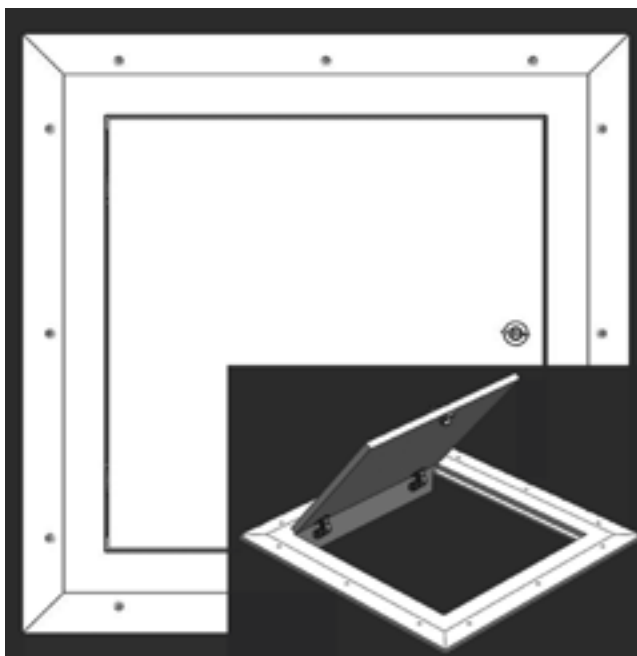

BAC-HG-SQ-580006

TECHNICAL DATA SHEET

HINGED SQUARE
CORNER - ACCESS PANEL
FOR CEILINGS

SKU: **BAC-HG-SQ-580006**

[CLICK TO VIEW PRICING](#)

GFRG HINGED ACCESS PANEL SQUARE CORNER

| STOCK# | HINGED ACCESS DOOR OPENING SIZE | ROUGH OPENING SIZE |
|--------------|------------------------------------|-----------------------|
| HG-SQ-580006 | 6" x 6" | 12" x 12" |
| HG-SQ-580008 | 8" x 8" | 14" x 14" |
| HG-SQ-580009 | 9" x 9" | 15" x 15" |
| HG-SQ-580010 | 10" x 10" | 16" x 16" |
| HG-SQ-580012 | 12" x 12" | 18" x 18" |
| HG-SQ-580014 | 14" x 14" | 20" x 20" |
| HG-SQ-580016 | 16" x 16" | 22" x 22" |
| HG-SQ-580018 | 18" x 18" | 24" x 24" |
| HG-SQ-580020 | 20" x 20" | 26" x 26" |
| HG-SQ-580024 | 24" x 24" | 30" x 30" |
| HG-SQ-580030 | 30" x 30" | 36" x 36" |
| HG-SQ-580036 | 36" x 36" | 42" x 42" |
| HG-SQ-580040 | 40" x 40" | 46" x 46" |
| HG-SQ-580042 | 42" x 42" | 48" x 48" |
| HG-SQ-580048 | 48" x 48" | 54" x 54" |
| HG-SQ-581236 | 12" x 36" | 18" x 42" |
| HG-SQ-581824 | 18" x 24" | 24" x 30" |
| HG-SQ-581836 | 18" x 36" | 24" x 42" |
| HG-SQ-582040 | 20" x 40" | 26" x 46" |
| HG-SQ-582436 | 24" x 36" | 30" x 42" |
| HG-SQ-582442 | 24" x 42" | 30" x 48" |
| HG-SQ-582448 | 24" x 48" | 30" x 54" |
| HG-SQ-582460 | 24" x 60" | 30" x 66" |
| HG-SQ-582472 | 24" x 72" | 30" x 78" |
| HG-SQ-582478 | 24" x 78" | 30" x 84" |
| HG-SQ-583042 | 30" x 42" | 36" x 48" |
| HG-SQ-583642 | 36" x 42" | 42" x 48" |
| HG-SQ-584260 | 42" x 60" | 48" x 66" |
| HG-SQ-584272 | 42" x 72" | 48" x 78" |

CUSTOM SIZE AVAILABLE.

NEOPRENE GASKET AVAILABLE UPON REQUEST.

WE ALSO DO
CUSTOM!

Scan to view pricing.

TOLL FREE PHONE:
1-800-483-0823

www.BestAccessDoors.ca