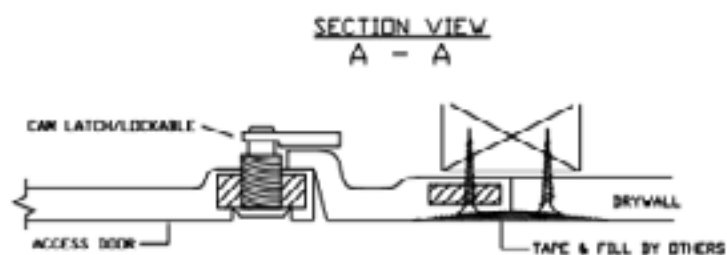

BAC-HG-SQ-580006

TECHNICAL DATA SHEET

HINGED SQUARE
CORNER - ACCESS PANEL
FOR CEILINGS

SKU: **BAC-HG-SQ-580006**

[CLICK TO VIEW PRICING](#)

GFRG HINGED ACCESS PANEL SQUARE CORNER

| STOCK# | HINGED ACCESS DOOR OPENING SIZE | ROUGH OPENING SIZE |
|--------------|------------------------------------|-----------------------|
| HG-SQ-580006 | 6" x 6" | 12" x 12" |
| HG-SQ-580008 | 8" x 8" | 14" x 14" |
| HG-SQ-580009 | 9" x 9" | 15" x 15" |
| HG-SQ-580010 | 10" x 10" | 16" x 16" |
| HG-SQ-580012 | 12" x 12" | 18" x 18" |
| HG-SQ-580014 | 14" x 14" | 20" x 20" |
| HG-SQ-580016 | 16" x 16" | 22" x 22" |
| HG-SQ-580018 | 18" x 18" | 24" x 24" |
| HG-SQ-580020 | 20" x 20" | 26" x 26" |
| HG-SQ-580024 | 24" x 24" | 30" x 30" |
| HG-SQ-580030 | 30" x 30" | 36" x 36" |
| HG-SQ-580036 | 36" x 36" | 42" x 42" |
| HG-SQ-580040 | 40" x 40" | 46" x 46" |
| HG-SQ-580042 | 42" x 42" | 48" x 48" |
| HG-SQ-580048 | 48" x 48" | 54" x 54" |
| HG-SQ-581236 | 12" x 36" | 18" x 42" |
| HG-SQ-581824 | 18" x 24" | 24" x 30" |
| HG-SQ-581836 | 18" x 36" | 24" x 42" |
| HG-SQ-582040 | 20" x 40" | 26" x 46" |
| HG-SQ-582436 | 24" x 36" | 30" x 42" |
| HG-SQ-582442 | 24" x 42" | 30" x 48" |
| HG-SQ-582448 | 24" x 48" | 30" x 54" |
| HG-SQ-582460 | 24" x 60" | 30" x 66" |
| HG-SQ-582472 | 24" x 72" | 30" x 78" |
| HG-SQ-582478 | 24" x 78" | 30" x 84" |
| HG-SQ-583042 | 30" x 42" | 36" x 48" |
| HG-SQ-583642 | 36" x 42" | 42" x 48" |
| HG-SQ-584260 | 42" x 60" | 48" x 66" |
| HG-SQ-584272 | 42" x 72" | 48" x 78" |