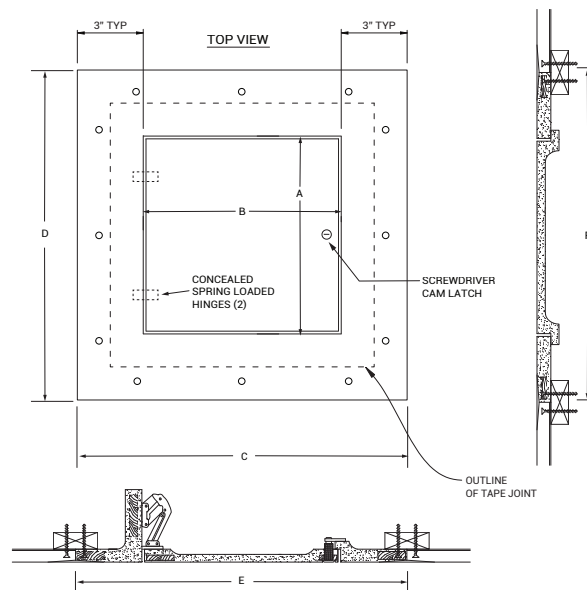

DIMENSIONS AND APPEARANCE

>> CLICK TO VIEW ADDITIONAL DETAILS AND PRICING <<

DOOR SIZE W x H INCHES (MM)	CEILING OPENING INCHES (MM)	WEIGHT	
		LBS	KG
9 x 9 (229 x 229)	15 x 15 (381 x 381)	6.00	2.73
12 x 12 (305 x 305)	18 x 18 (457 x 457)	9.00	4.09
16 x 16 (406 x 406)	22 x 22 (559 x 559)	10.0	4.53
18 x 18 (457 x 457)	24 x 24 (610 x 610)	11.0	5.00
24 x 24 (610 x 610)	30 x 30 (762 x 762)	16.0	7.27

For detailed specifications see submittal sheet

MANUFACTURED BY ACUDOR