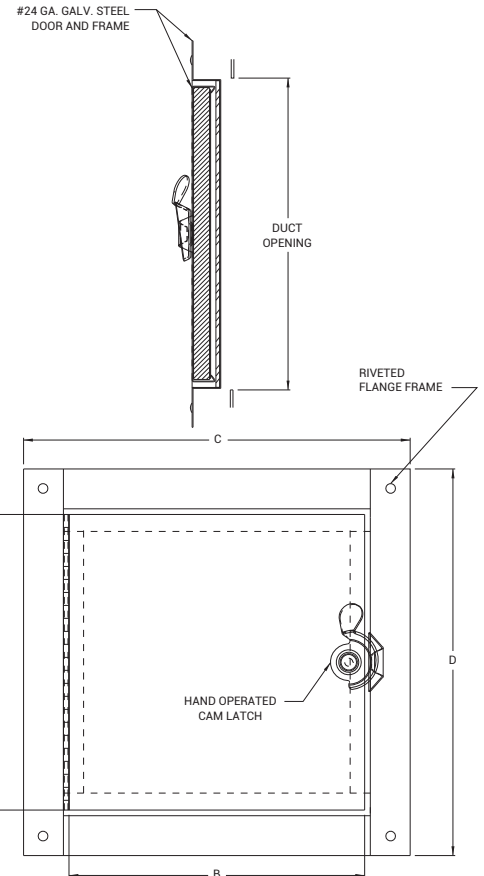

Quality Access Doors- FAST!

SUBMITTAL/TECHNICAL DATA SHEET

APPLICATION

Economical access to fiberglass ducts

FEATURES

- These doors are for use in low to medium pressure fiberglass ducts
- Hinged door panel

OPTIONS

- Aluminum
- Stainless steel

SPECIFICATIONS

MATERIAL: Galvanized steel

DOOR: 24 gauge

MOUNTING FRAME: 24 gauge

GASKETING: 1/8" thick by 1/2" wide closed cell neoprene gasketing between door and frame and also between frame and duct.

INSULATION: 1" Micro-AIRC M/F TYPE-475 R value 7.7

HINGE: Continuous aluminum piano hinge

LATCH: Self tightening, hand operated cam latch

SKU: **BAC-HD-5070-F**

DUCT DOORS

FOR DUCTBOARD/FIBERGLASS DUCTS

DIMENSIONS AND APPEARANCE

>> CLICK TO VIEW ADDITIONAL DETAILS AND PRICING <<

DOOR SIZE W x H INCHES (MM)	LATCHES	WEIGHT	
		LBS	KG
6 x 6 (152 x 152)	2	1.00	0.5
8 x 8 (203 x 203)	2	1.25	0.6
10 x 10 (254 x 254)	2	2.00	0.9
12 x 12 (304 x 304)	2	2.50	1.1
14 x 14 (356 x 356)	2	3.25	1.5
16 x 16 (406 x 406)	2	4.00	1.8
18 x 18 (457 x 457)	2	5.50	2.5
24 x 24 (610 x 610)	2	12.0	5.5

Duct opening is same size as normal door opening
For detailed specifications see submittal sheet

MANUFACTURED BY ACUDOR

For a complete list of options visit www.BestAccessDoors.ca

PROJECT DATA

Custom Sizes Available - Fast!

Scan or Click

To view Pricing and Additional Product Info.

PROJECT NAME :	QTY	W	H	OPTIONS
ARCHITECT :				
DEALER :				
CONTRACTOR :				
LOCATION :	SPECIAL INSTRUCTIONS :			
DATE :				
TAGGING INSTRUCTIONS :	SUBMITTAL APPROVAL : (signature or stamp)			

TELEPHONE:
1-800-483-0823
FAX:
1-888-828-6021

385 WILSON STREET EAST,
SUITE 302
ANCASTER, ON, L9G 2C1
CANADA

WEBSITE:
www.BestAccessDoors.ca
E-MAIL:
info@bestaccessdoors.ca