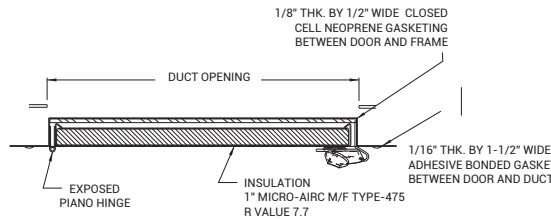

MANUFACTURED BY ACUDOR