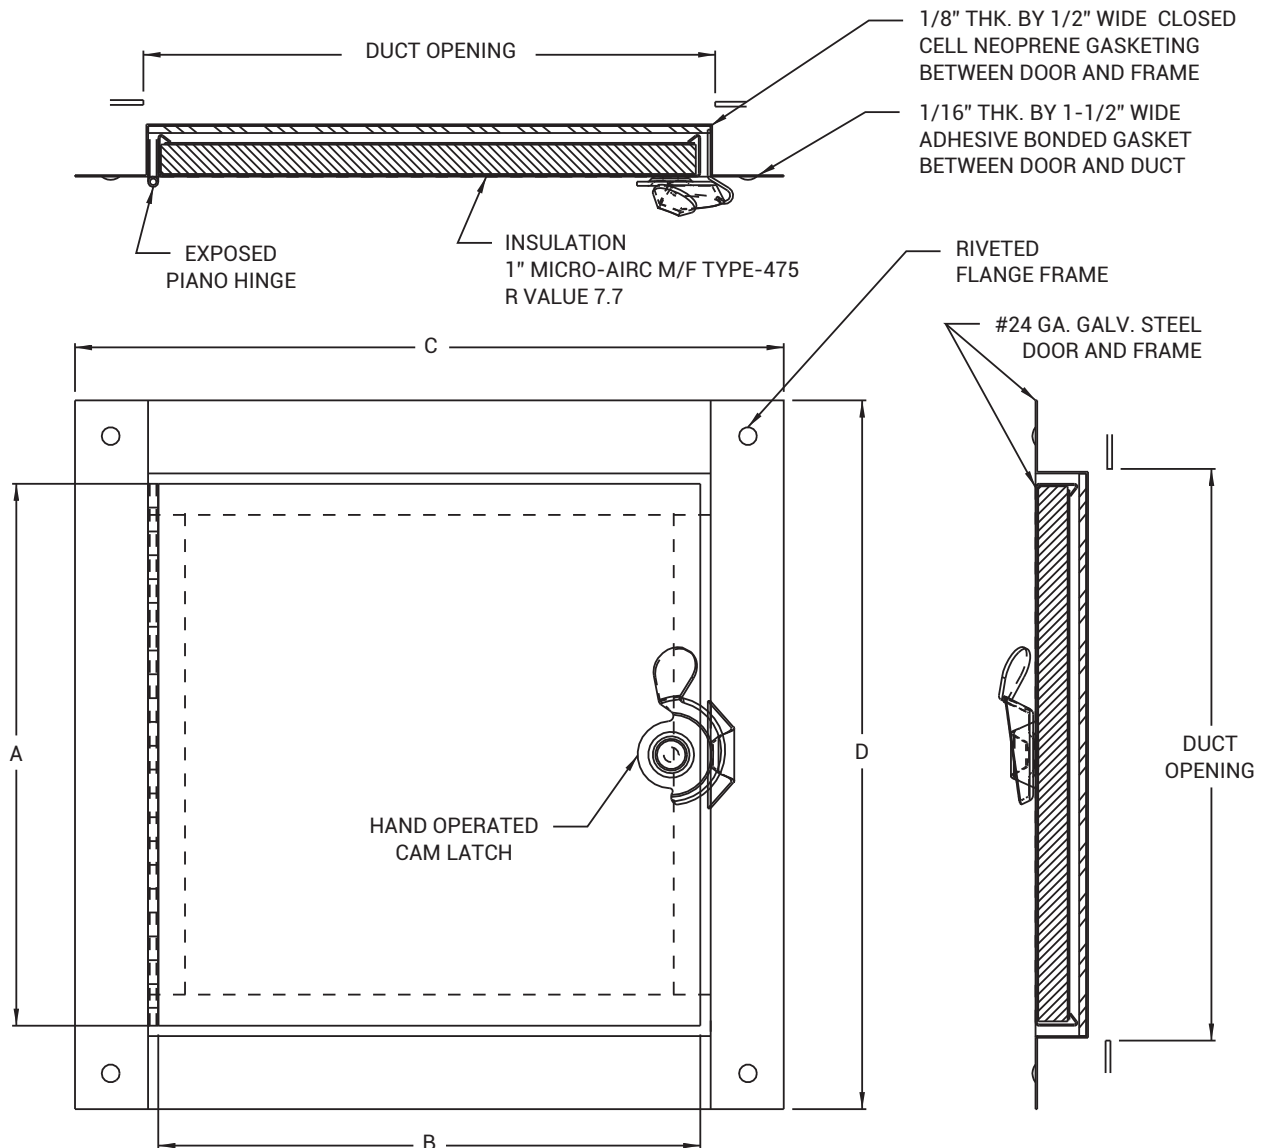

OPTIONS

- Aluminum
- Stainless steel

SPECIFICATIONS

MATERIAL: Galvanized steel

DOOR: 24 gauge

MOUNTING FRAME: 24 gauge

GASKETING: 1/8" thick by 1/2" wide closed cell neoprene gasketing between door and frame and also between frame and duct.

>> CLICK TO VIEW ADDITIONAL DETAILS AND PRICING <<

DOOR SIZE W x H INCHES (MM)	LATCHES	WEIGHT	
		LBS	KG
6 x 6 (152 x 152)	2	1.00	0.5
8 x 8 (203 x 203)	2	1.25	0.6
10 x 10 (254 x 254)	2	2.00	0.9
12 x 12 (304 x 304)	2	2.50	1.1
14 x 14 (356 x 356)	2	3.25	1.5
16 x 16 (406 x 406)	2	4.00	1.8
18 x 18 (457 x 457)	2	5.50	2.5
24 x 24 (610 x 610)	2	12.0	5.5

NOMINAL DOOR SIZE	A	B	C	D	DUCT OPENING	LATCH
Inches (mm)						
6 x 6 (152 x 152)	5.375 (137)	5.375 (137)	8.875 (225)	8.875 (225)	6 X 6 (152 X 152)	2
8 x 8 (203 x 203)	7.375 (187)	7.375 (187)	10.875 (276)	10.875 (276)	8 X 8 (203 X 203)	2
10 x 10 (254 x 254)	9.375 (238)	9.375 (238)	12.875 (327)	12.875 (327)	10 X 10 (254 X 254)	2
12 x 12 (304 x 304)	11.375 (289)	11.375 (289)	14.875 (378)	14.875 (378)	12 X 12 (304 X 304)	2
14 x 14 (356 x 356)	13.375 (340)	13.375 (340)	16.875 (429)	16.875 (429)	14 X 14 (356 X 356)	2
16 x 16 (406 x 406)	15.375 (391)	15.375 (391)	18.875 (479)	18.875 (479)	16 X 16 (406 X 406)	2
18 x 18 (457 x 457)	17.375 (441)	17.375 (441)	20.875 (530)	20.875 (530)	18 X 18 (457 X 457)	2
24 x 24 (610 x 610)	23.375 (603)	23.375 (603)	26.875 (683)	26.875 (683)	24 X 24 (610 X 610)	2