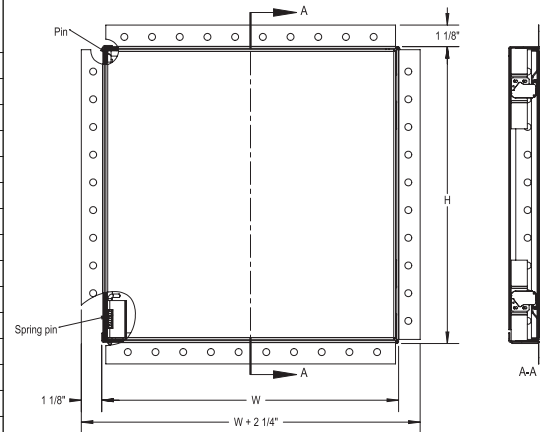

Quality Access Doors- FAST!

SUBMITTAL/TECHNICAL DATA SHEET

STANDARD OPTIONS

- MATERIAL:**
16 gauge cold rolled steel frame with corner bead flange
- HINGE:**
Concealed spring hinge and pin type hinge
- LOCK / LATCH:**
Concealed push latch
- REMOVABLE DOOR:**
Doors over 12" X 12" are equipped with two push latches
- FINISH:**
High quality white powder coat finish
- PACKAGING:**
Individually wrapped, 1 per box

SKU: **BAC-EDG-GYP**

FLUSH ACCESS DOOR
WITH CONCEALED PUSH LATCH AND DRYWALL FLANGE

FOR ALL DRYWALL SURFACES

INSTALLATION

>> [CLICK TO VIEW ADDITIONAL DETAILS AND PRICING <<](#)

DIMENSIONS AND APPEARANCE

DOOR SIZE W x H INCHES (MM)	NUMBER OF LOCKS	WEIGHT LBS	KG
6 x 6 (152 x 152)	1	2.2	1
8 x 8 (203 x 203)	1	3.1	1.4
8 x 12 (203 x 304)	1	4.2	1.9
10 x 10 (254 x 254)	1	4.2	1.9
* 12 x 12 (304 x 304)	2	5.45	2.5
12 x 16 (304 x 406)	2	6.55	3
12 x 18 (304 x 457)	2	7.5	3.2
12 x 24 (304 x 609)	2	9.9	4.5
14 x 14 (355 x 355)	2	6.55	3
16 x 16 (406 x 406)	2	8.1	3.7
18 x 18 (457 x 457)	2	9.9	4.5
18 x 24 (457 x 609)	2	12.6	5.7
20 x 20 (508 x 508)	2	12.1	5.5
22 x 22 (558 x 558)	2	13.4	6.1
22 x 30 (558 x 762)	4	18.6	8.4
22 x 36 (558 x 914)	4	21.8	9.9
24 x 24 (609 x 609)	2	16.05	7.3

Doors over 12" X 12" are equipped with two push latches

ROUGH WALL OPENING IS DOOR SIZE + 1/4" OR + 6MM

* Piano hinge on doors over 24 inches (height or width)
The BA-LHD model is recommended for over 1296 sq. inches