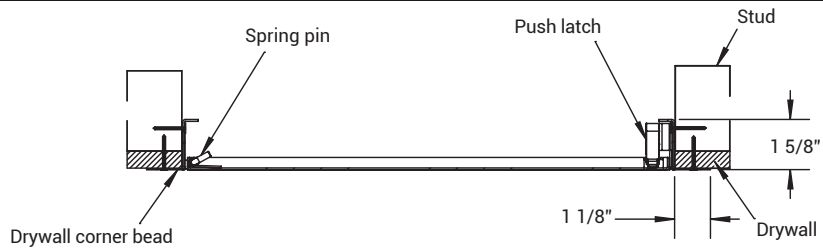

Quality Access Doors- FAST!

SUBMITTAL/TECHNICAL DATA SHEET

STANDARD OPTIONS

- MATERIAL:**
16 gauge cold rolled steel frame with corner bead flange
- HINGE:**
Concealed spring hinge and pin type hinge
- LOCK / LATCH:**
Concealed push latch
- REMOVABLE DOOR:**
Doors over 12" X 12" are equipped with two push latches
- FINISH:**
High quality white powder coat finish
- PACKAGING:**
Individually wrapped, 1 per box

SKU: **BAC-EDG-GYP**

FLUSH ACCESS DOOR
WITH CONCEALED PUSH LATCH AND DRYWALL FLANGE

FOR ALL DRYWALL SURFACES

INSTALLATION

>> [CLICK TO VIEW ADDITIONAL DETAILS AND PRICING <<](#)

DIMENSIONS AND APPEARANCE

DOOR SIZE W x H INCHES (MM)	NUMBER OF LOCKS	WEIGHT LBS	KG
6 x 6 (152 x 152)	1	2.2	1
8 x 8 (203 x 203)	1	3.1	1.4
8 x 12 (203 x 304)	1	4.2	1.9
10 x 10 (254 x 254)	1	4.2	1.9
* 12 x 12 (304 x 304)	2	5.45	2.5
12 x 16 (304 x 406)	2	6.55	3
12 x 18 (304 x 457)	2	7.5	3.2
12 x 24 (304 x 609)	2	9.9	4.5
14 x 14 (355 x 355)	2	6.55	3
16 x 16 (406 x 406)	2	8.1	3.7
18 x 18 (457 x 457)	2	9.9	4.5
18 x 24 (457 x 609)	2	12.6	5.7
20 x 20 (508 x 508)	2	12.1	5.5
22 x 22 (558 x 558)	2	13.4	6.1
22 x 30 (558 x 762)	4	18.6	8.4
22 x 36 (558 x 914)	4	21.8	9.9
24 x 24 (609 x 609)	2	16.05	7.3

Doors over 12" X 12" are equipped with two push latches

ROUGH WALL OPENING IS DOOR SIZE + 1/4" OR + 6MM

* Piano hinge on doors over 24 inches (height or width)
The BA-LHD model is recommended for over 1296 sq. inches