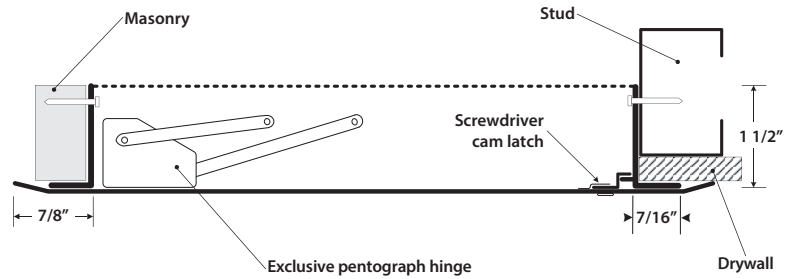

## STANDARD OPTIONS

- MATERIAL:**  
16 gauge cold rolled steel
- HINGE:**  
Concealed, Exclusive hinge design
- LOCK / LATCH:**  
Screwdriver operated cam latch
- FINISH:**  
High quality white powder coat primer
- PACKAGING:**  
Individually wrapped, 1 per box

## OPTIONS AVAILABLE

- LOCK / LATCH:**
- Key operated cylinder cam latch
  - Hex head cam latch
  - Pinned hex head cam latch
  - Handle operated cam latch
  - Mortise preparation for cylinder
- MATERIAL:**  
Stainless steel 304 #4 (brushed finish)
- GASKETING:**  
Neoprene gasket

## DIMENSIONS AND APPEARANCE

DOOR SIZE W x H INCHES (MM)	NUMBER OF LOCKS	WEIGHT	
		LBS	KG
8 1/4 x 8 1/4 (210 x 210)	1	3	1.4
8 1/4 x 12 (210 x 304)	1	4	1.8
10 x 10 (254 x 254)	1	4	1.8
12 x 12 (304 x 304)	1	6	2.7
14 x 14 (355 x 355)	1	7	3.2
12 x 18 (304 x 457)	1	8	3.6
16 x 16 (406 x 406)	1	9	4.1
18 x 18 (457 x 457)	3	10	4.5
18 x 24 (457 x 609)	4	13	5.9
20 x 20 (508 x 508)	3	13	5.9
22 x 22 (558 x 558)	3	15	6.8
22 x 30 (558 x 762)	5	17	7.7
22 x 36 (558 x 914)	5	19	8.6
24 x 24 (609 x 609)	4	17	7.7
24 x 30 (609 x 762)	5	19	8.9
24 x 36 (609 x 914)	5	24	10.9