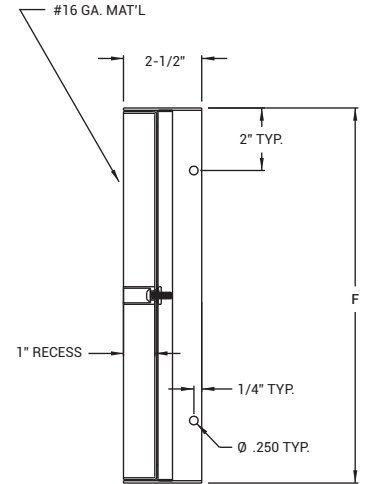

DOOR: 16 gauge, Recessed 1"

MOUNTING FRAME: 14 gauge

HINGE: Concealed, pivoting rod type, for wall applications over 24"x24" we supply a concealed pin hinge

STANDARD LATCH: Flush to surface, screwdriver operated cam latch

SPECIALTY DOORS

RECESSED ACCESS DOOR

DIMENSIONS AND APPEARANCE

>> CLICK TO VIEW ADDITIONAL DETAILS AND PRICING <<

DOOR SIZE W x H INCHES (MM)	LATCHES	WEIGHT	
		LBS	KG
12 x 12 (305 x 305)	1	7	3.0
18 x 18 (457 x 457)	2	13	5.9
24 x 24 (610 x 610)	2	21	9.5
24 x 36 (610 x 914)	2	30	13.8

Wall or ceiling opening is $W + 3/8"$ (9 mm)
For detailed specifications see submittal sheet

MANUFACTURED BY ACUDOR

For a complete list of options visit www.BestAccessDoors.ca

PROJECT DATA

Custom Sizes Available - Fast!

NOMINAL DOOR SIZE	A	B	C	D	E	F	LOCK
Inches (mm)							
12 x 12 (305 x 305)	11.81 (300)	11.81 (300)	12.00 (305)	12.00 (305)	12.00 (305)	12.00 (305)	1
18 x 18 (457 x 457)	17.81 (452)	17.81 (452)	18.00 (457)	18.00 (457)	18.00 (457)	18.00 (457)	2
24 x 24 (610 x 610)	23.81 (605)	23.81 (605)	24.00 (610)	24.00 (610)	24.00 (610)	24.00 (610)	2
24 x 36 (610 x 914)	35.81 (910)	23.81 (605)	24.00 (610)	36.00 (914)	24.00 (610)	36.00 (914)	2