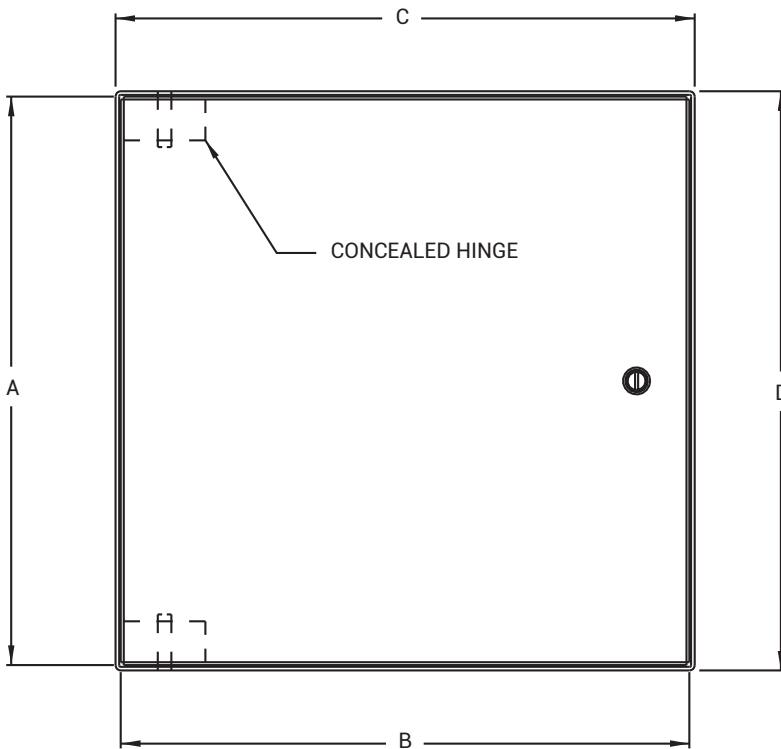

SPECIALTY DOORS

RECESSED ACCESS DOOR

DIMENSIONS AND APPEARANCE

>> CLICK TO VIEW ADDITIONAL DETAILS AND PRICING <<

DOOR SIZE W x H INCHES (MM)	LATCHES	WEIGHT	
		LBS	KG
12 x 12 (305 x 305)	1	7	3.0
18 x 18 (457 x 457)	2	13	5.9
24 x 24 (610 x 610)	2	21	9.5
24 x 36 (610 x 914)	2	30	13.8

Wall or ceiling opening is $W + 3/8"$ (9 mm)
For detailed specifications see submittal sheet

MANUFACTURED BY ACUDOR

For a complete list of options visit www.BestAccessDoors.ca

PROJECT DATA

Custom Sizes Available - Fast!

NOMINAL DOOR SIZE	A	B	C	D	E	F	LOCK
Inches (mm)							
12 x 12 (305 x 305)	11.81 (300)	11.81 (300)	12.00 (305)	12.00 (305)	12.00 (305)	12.00 (305)	1
18 x 18 (457 x 457)	17.81 (452)	17.81 (452)	18.00 (457)	18.00 (457)	18.00 (457)	18.00 (457)	2
24 x 24 (610 x 610)	23.81 (605)	23.81 (605)	24.00 (610)	24.00 (610)	24.00 (610)	24.00 (610)	2
24 x 36 (610 x 914)	35.81 (910)	23.81 (605)	24.00 (610)	36.00 (914)	24.00 (610)	36.00 (914)	2