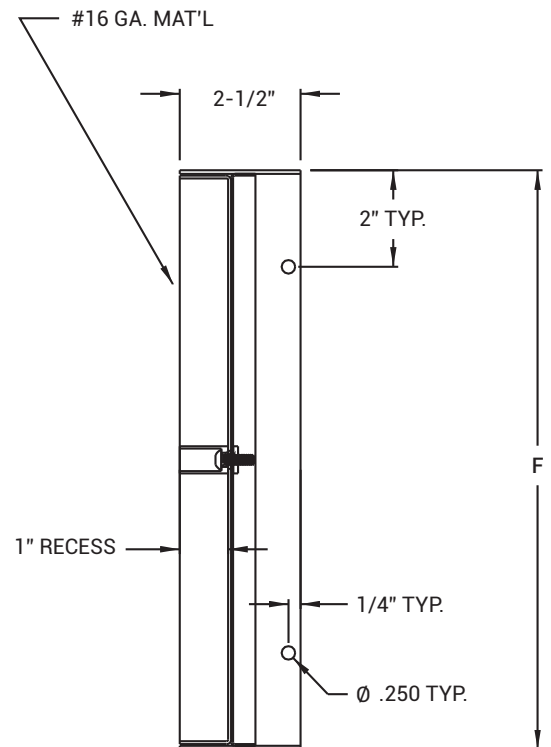

SPECIALTY DOORS

RECESSED ACCESS DOOR

DIMENSIONS AND APPEARANCE

>> CLICK TO VIEW ADDITIONAL DETAILS AND PRICING <<

DOOR SIZE W x H INCHES (MM)	LATCHES	WEIGHT	
		LBS	KG
12 x 12 (305 x 305)	1	7	3.0
18 x 18 (457 x 457)	2	13	5.9
24 x 24 (610 x 610)	2	21	9.5
24 x 36 (610 x 914)	2	30	13.8

Wall or ceiling opening is $W + 3/8"$ (9 mm)
For detailed specifications see submittal sheet

MANUFACTURED BY ACUDOR

For a complete list of options visit www.BestAccessDoors.ca

PROJECT DATA

Custom Sizes Available - Fast!

NOMINAL DOOR SIZE	A	B	C	D	E	F	LOCK
Inches (mm)							
12 x 12 (305 x 305)	11.81 (300)	11.81 (300)	12.00 (305)	12.00 (305)	12.00 (305)	12.00 (305)	1
18 x 18 (457 x 457)	17.81 (452)	17.81 (452)	18.00 (457)	18.00 (457)	18.00 (457)	18.00 (457)	2
24 x 24 (610 x 610)	23.81 (605)	23.81 (605)	24.00 (610)	24.00 (610)	24.00 (610)	24.00 (610)	2
24 x 36 (610 x 914)	35.81 (910)	23.81 (605)	24.00 (610)	36.00 (914)	24.00 (610)	36.00 (914)	2