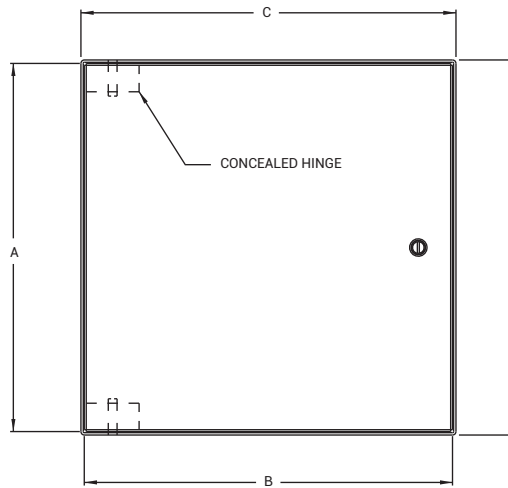

DOOR: 16 gauge, Recessed 1"

MOUNTING FRAME: 14 gauge

HINGE: Concealed, pivoting rod type, for wall applications over 24"x24" we supply a concealed pin hinge

STANDARD LATCH: Flush to surface, screwdriver operated cam latch

SPECIALTY DOORS

RECESSED ACCESS DOOR

DIMENSIONS AND APPEARANCE

>> CLICK TO VIEW ADDITIONAL DETAILS AND PRICING <<

DOOR SIZE W x H INCHES (MM)	LATCHES	WEIGHT	
		LBS	KG
12 x 12 (305 x 305)	1	7	3.0
18 x 18 (457 x 457)	2	13	5.9
24 x 24 (610 x 610)	2	21	9.5
24 x 36 (610 x 914)	2	30	13.8

Wall or ceiling opening is $W + 3/8"$ (9 mm)
For detailed specifications see submittal sheet

MANUFACTURED BY ACUDOR

For a complete list of options visit www.BestAccessDoors.ca

PROJECT DATA

Custom Sizes Available - Fast!

NOMINAL DOOR SIZE	A	B	C	D	E	F	LOCK
Inches (mm)							
12 x 12 (305 x 305)	11.81 (300)	11.81 (300)	12.00 (305)	12.00 (305)	12.00 (305)	12.00 (305)	1
18 x 18 (457 x 457)	17.81 (452)	17.81 (452)	18.00 (457)	18.00 (457)	18.00 (457)	18.00 (457)	2
24 x 24 (610 x 610)	23.81 (605)	23.81 (605)	24.00 (610)	24.00 (610)	24.00 (610)	24.00 (610)	2
24 x 36 (610 x 914)	35.81 (910)	23.81 (605)	24.00 (610)	36.00 (914)	24.00 (610)	36.00 (914)	2