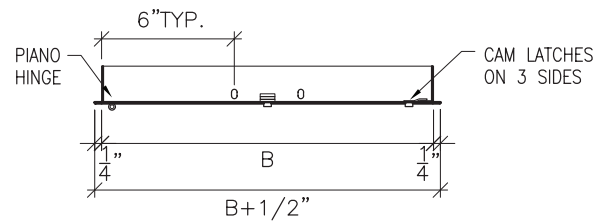

BA-TBC CEILING ACCESS DOOR

The BA-TBC Ceiling Access Door is a light weight aluminum door that simply drops into a t-bar ceiling with ease. Included with each door are mounting screws for a safe and secure ceiling installation.

BA-TBC

FEATURES

Door	.063 aluminum
Hinge	Continuous piano hinge
Latches	Flush stainless steel cam
Finish	Powder coat white
Options (at extra cost)	Key cylinder lock with key (code 151)

Model No.	A x B Door Size	Ceiling Opening	Cam Latch	Shipping Weight (lbs)
WB-T-BAR 24 x 24	24" x 24"	23 3/4" x 23 3/4"	4	6
WB-T-BAR 24 x 48	24" x 48"	23 3/4" x 47 3/4"	6	11

DIMENSIONS

Elevation

Section Detail