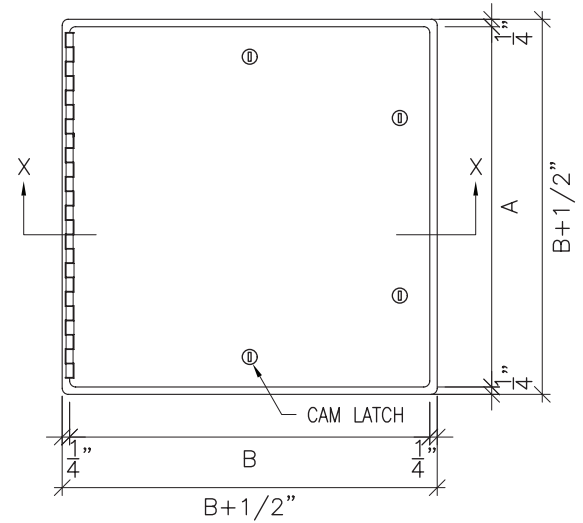

BA-TBC CEILING ACCESS DOOR

The BA-TBC Ceiling Access Door is a light weight aluminum door that simply drops into a t-bar ceiling with ease. Included with each door are mounting screws for a safe and secure ceiling installation.

BA-TBC

FEATURES

Door	.063 aluminum
Hinge	Continuous piano hinge
Latches	Flush stainless steel cam
Finish	Powder coat white
Options (at extra cost)	Key cylinder lock with key (code 151)

Model No.	A x B Door Size	Ceiling Opening	Cam Latch	Shipping Weight (lbs)
WB-T-BAR 24 x 24	24" x 24"	23 3/4" x 23 3/4"	4	6
WB-T-BAR 24 x 48	24" x 48"	23 3/4" x 47 3/4"	6	11

DIMENSIONS

Elevation

Section Detail