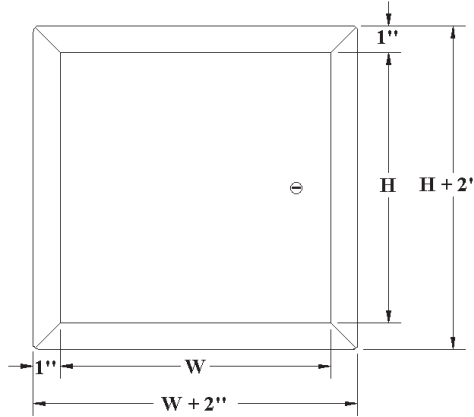

### INSTALLATION

**PIANO HINGE  
ON DOORS OVER 24"  
(HEIGHT OR WIDTH)**

### DIMENSIONS AND APPEARANCE

LEED ready: This product contributes to LEED® credits.

Your odd sizes:  
Made in 5 days

DOOR SIZE W x H inches (MM)	NUMBER OF LOCKS	WEIGHT LBS	KG
6 x 6 (152 x 152)	1	2	0.9
8 x 8 (203 x 203)	1	3	1.4
8 x 12 (203 x 304)	1	4	1.8
10 x 10 (254 x 254)	1	4	1.8
12 x 12 (304 x 304)	1	5	2.3
12 x 16 (304 x 406)	1	6.2	2.8
12 x 18 (304 x 457)	1	7	3.2
12 x 24 (304 x 609)	1	8	3.6
14 x 14 (356 x 356)	1	7	3.2
16 x 16 (406 x 406)	1	8	3.6
18 x 18 (457 x 457)	1	9	4.1
18 x 24 (457 x 609)	1	13	5.9
20 x 20 (508 x 508)	1	11	5.
22 x 22 (558 x 558)	1	13	5.9
* 22 x 30 (558 x 762)	2	17	7.7
* 22 x 36 (558 x 914)	2	19	8.6
* 24 x 24 (609 x 609)	1	15	6.8
* 24 x 30 (609 x 762)	2	20	9.1
* 24 x 36 (609 x 914)	2	22	10
* 24 x 48 (609 x 1219)	2	28	12.7
* 30 x 30 (762 x 762)	4	23	12.7
* 36 x 36 (914 x 914)	4	31	14.1