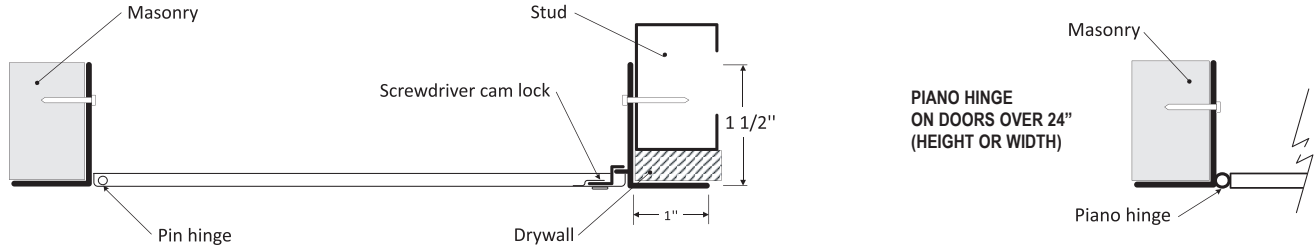

GENERAL PURPOSE ACCESS DOOR FOR ALL SURFACE TYPES

BA-AHD

INSTALLATION

**PIANO HINGE
ON DOORS OVER 24"
(HEIGHT OR WIDTH)**

DIMENSIONS AND APPEARANCE

LEED ready: This product contributes to LEED® credits.

Your odd sizes:
Made in 5 days

DOOR SIZE W x H inches (MM)	NUMBER OF LOCKS	WEIGHT LBS	KG
6 x 6 (152 x 152)	1	2	0.9
8 x 8 (203 x 203)	1	3	1.4
8 x 12 (203 x 304)	1	4	1.8
10 x 10 (254 x 254)	1	4	1.8
12 x 12 (304 x 304)	1	5	2.3
12 x 16 (304 x 406)	1	6.2	2.8
12 x 18 (304 x 457)	1	7	3.2
12 x 24 (304 x 609)	1	8	3.6
14 x 14 (356 x 356)	1	7	3.2
16 x 16 (406 x 406)	1	8	3.6
18 x 18 (457 x 457)	1	9	4.1
18 x 24 (457 x 609)	1	13	5.9
20 x 20 (508 x 508)	1	11	5.
22 x 22 (558 x 558)	1	13	5.9
* 22 x 30 (558 x 762)	2	17	7.7
* 22 x 36 (558 x 914)	2	19	8.6
* 24 x 24 (609 x 609)	1	15	6.8
* 24 x 30 (609 x 762)	2	20	9.1
* 24 x 36 (609 x 914)	2	22	10
* 24 x 48 (609 x 1219)	2	28	12.7
* 30 x 30 (762 x 762)	4	23	12.7
* 36 x 36 (914 x 914)	4	31	14.1